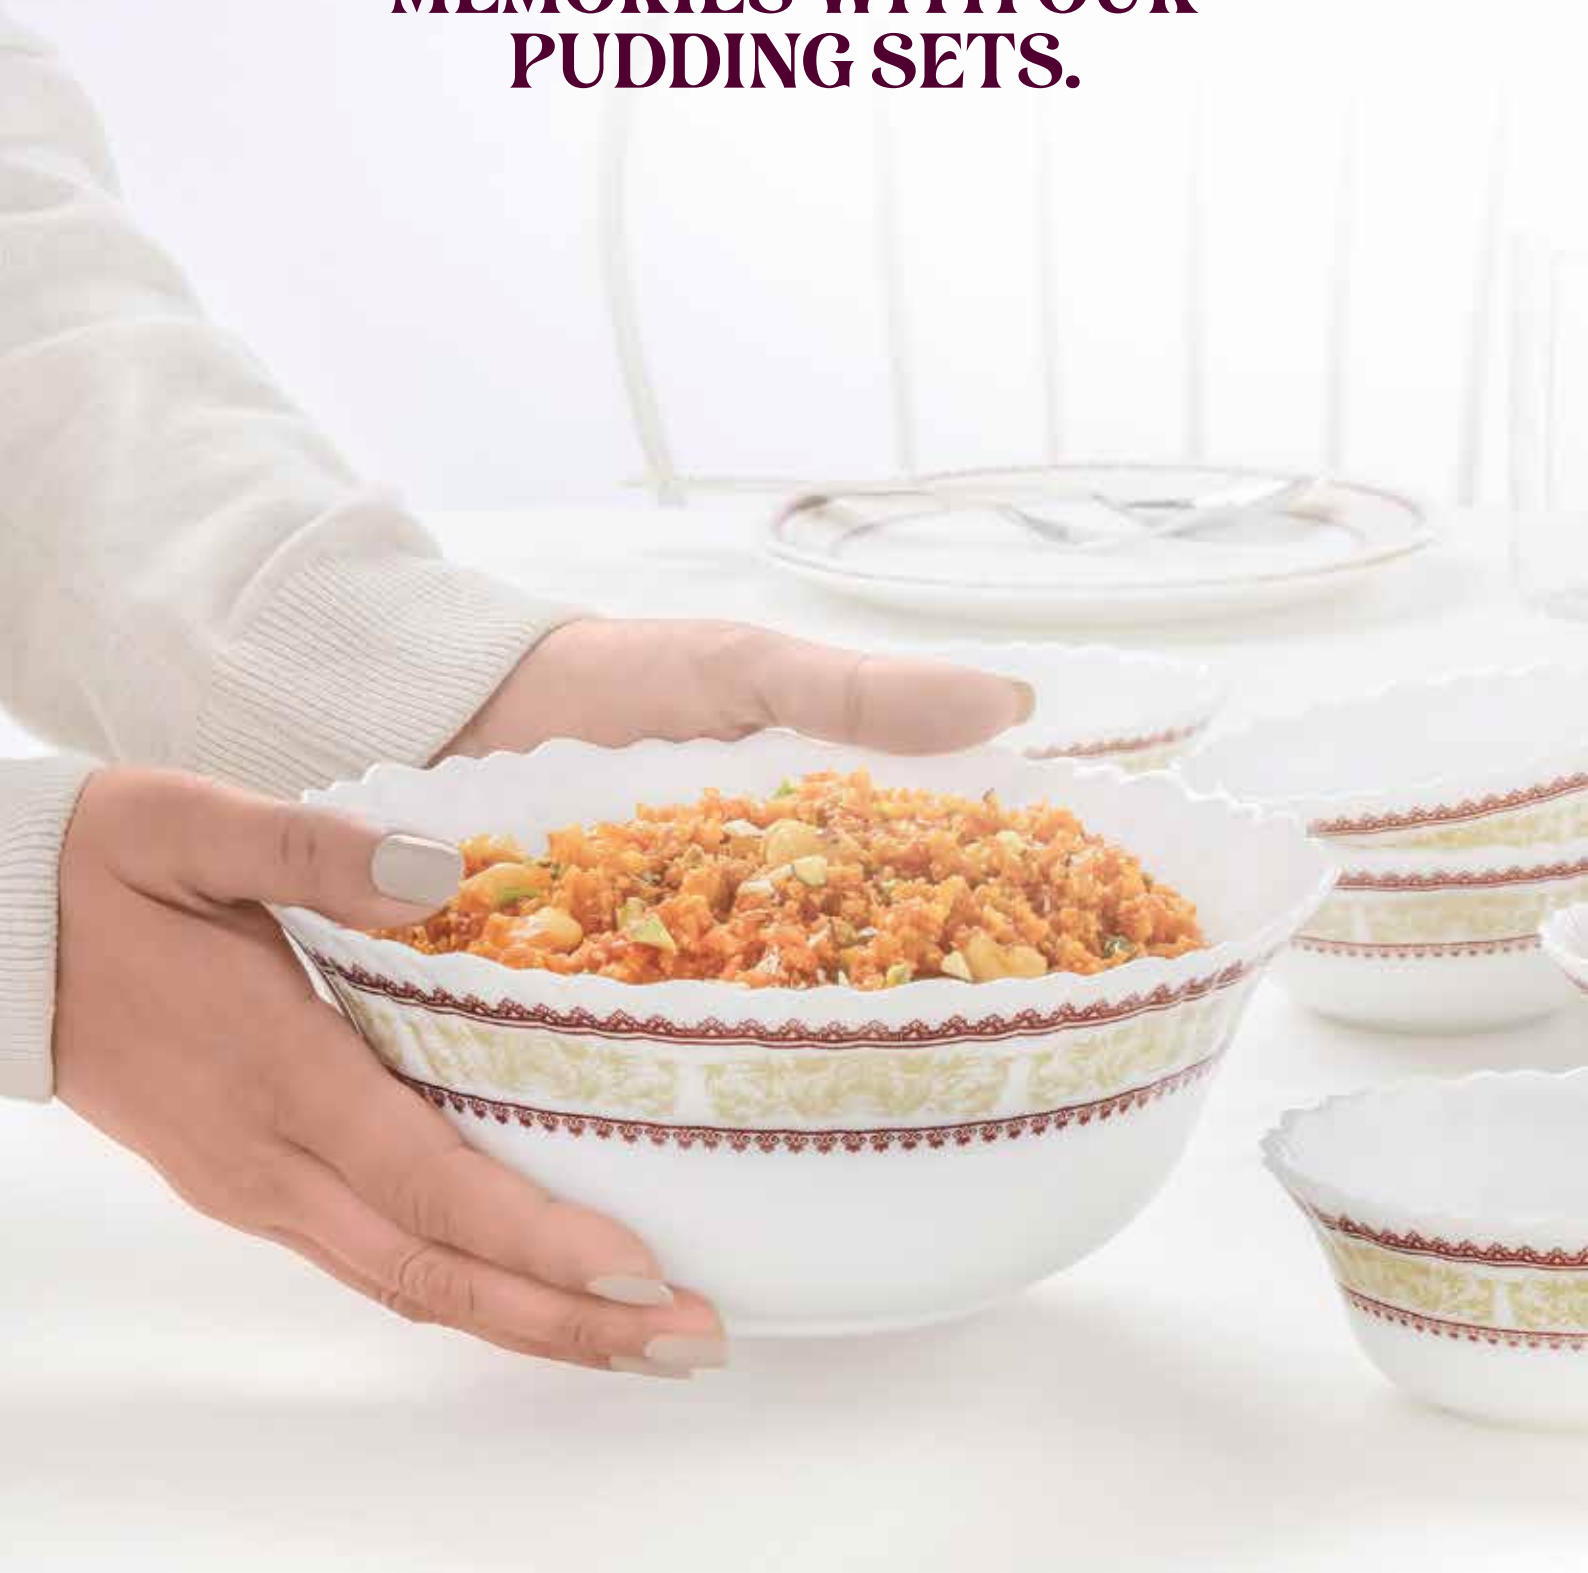

Tea & Coffee Series

DECORATED WARES

ITEM	CASE LOT	MUG 100ML	MUG 180ML	MUG 240ML	MUG 320ML	MUG 350ML	MUG 390ML	CUP 140ML	SAUCER (140ML)	CUP 220ML	SAUCER (220ML)	CUP 90ML	SAUCER (90ML/100ML)	MRP
8 PC 14 CL CUP & SAUCER	8							4	4					₹ 510
12 PC 14 CL CUP & SAUCER	6							6	6					₹ 715
12 PC 22 CL CUP & SAUCER FLUTED	6									6	6			₹ 860
12 PC 22 CL CUP & SAUCER ROUND	6									6	6			₹ 890
12 PC 22 CL CUP & SAUCER SQUARE	6									6	6			₹ 935
6 PC 14 CL CUP SET	10							6						₹ 445
6 PC 10 CL MUG	12	6												₹ 385
6 PC 18 CL MUG	8		6											₹ 495
6 PC 24 CL MUG	8			6										₹ 675
12 PC 18 CL MUG NEW ARRIVAL	6		12											₹ 995
2 PC 24 CL MUG	18			2										₹ 225
1 PC 32 CL MUG	24				1									₹ 170
4 PC 32 CL MUG NEW ARRIVAL	6				4									₹ 725
4 PC 10 CL MUG	20	4												₹ 265
6 PC 9 CL CUP SET NEW ARRIVAL	12											6		₹ 350
12 PC 9 CL CUP & SAUCER	6											6	6	₹ 645
12 PC 10 CL MUG & SAUCER	6	6											6	₹ 675
1 PC 35 CL MUG	24					1								₹ 185
2 PC 35 CL MUG	16					2								₹ 365
4 PC 35 CL MUG NEW ARRIVAL	6					4								₹ 745
1 PC 39 CL MUG	24						1							₹ 200
2 PC 39 CL MUG	16						2							₹ 385
4 PC 39 CL MUG NEW ARRIVAL	6						4							₹ 785

• PRETTY PUDDING
SETS •

**CREATE SWEET
MEMORIES WITH OUR
PUDDING SETS.**